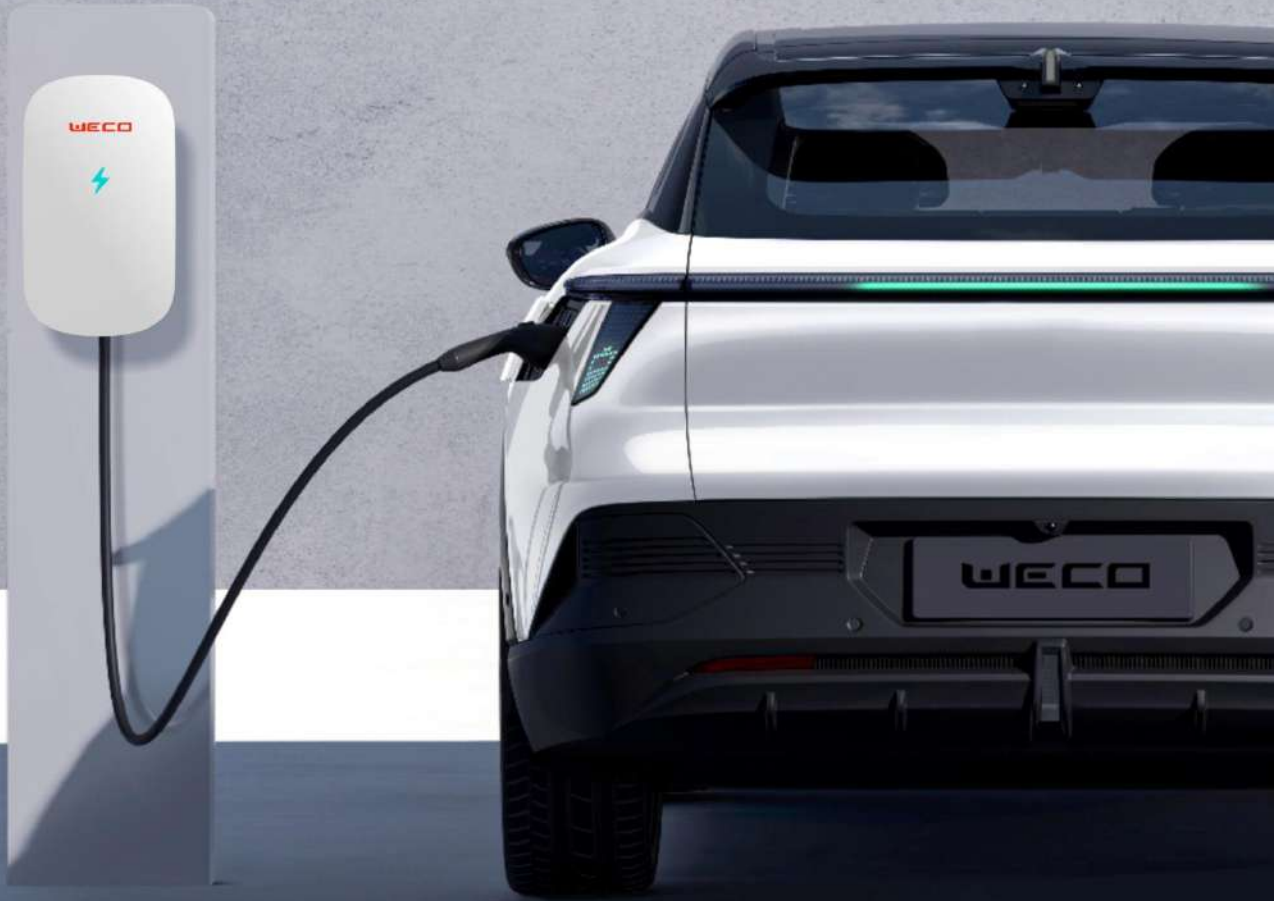

WECO

Safe.
Simple.
Scalable.

EV CHARGERS

AC CHARGING SOLUTIONS

Cutting-edge With Sleek Design
Range Of Eco-friendly Charging For Electric Vehicles

WeCo Brand and **WECO** logo are registered by WeCo Srl Italia

ABS ENCLOSURE

MOBILE APP

ZEER

A compact, eco-friendly AC charger for electric vehicles, offering versatile installation as either a wall-mounted unit or a free-standing station to seamlessly blend sustainability with convenience.

ZEER

RESIDENTIAL AC CHARGER SINGLE AND THREE PHASE

Specifications

Model	ZEER 7	ZEER 11	ZEER 22
Input Voltage	AC230V±15% / single phase	AC400V±15% / three phase	AC400V±15% / three phase
Input Frequency	50/60Hz		
Maximum Output Power	7kW	11kW	22kW
Output Voltage	AC230V±15%	AC400V±15% /Three phase	AC400V±15% /Three phase
Output Current	16 A	16-32 A	16-32 A
Measurement Accuracy	Class 1.0		
Mounting Method	Wall/Stand		
Number Of Charge Guns	Single Cable		
Charging Method	Cable		
Communication Methods	Ethernet, WIFI, 4G		
Charging Control	Swipe Card / App Start Stop / Plug & Charge		
Charging Connector	IEC62196		
User Interface	Three Colour Led Light / APP		
AC Output Type	Type 2		
Earth Leakage Protection Parameters	A+6 (30 mA AC+6 mA DC)	CCID 20 mA	CCID 20 mA
Case Material	ABS		
Shell Size	350 mm * 200 mm * 120 mm		
Protection Class	IP65		
Safety Protection	Leakage, Over-voltage, Under-voltage, Overload, Grounding, Over-temperature		
Working Temperature	- 30 °C ~ +50 °C		
Relative Humidity	5% to 95%		
Altitude	≤ 2000 m		
Other Protections	Moisture-proof, Mildew-proof, Salt Spray-proof		

WECO

Quick.
Efficient.
Compact.

ZEER

RESIDENTIAL EV CHARGER

Wall Mounted Or Free-standing EV Charger
7-11-22kW